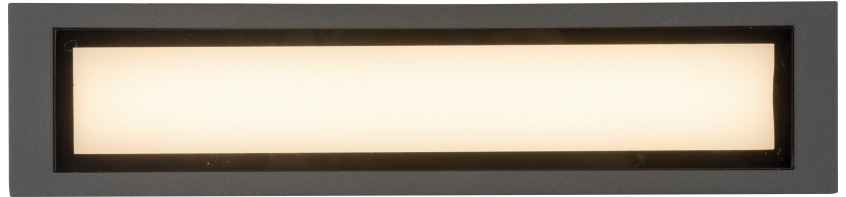

KRIS-10W DIE-CAST ALUMINUM BODY OUTDOOR LIGHT

TECHNICAL SHEET
KL-OD00072

KEYLIGHT

SPAIN
PRODUCTOS DE ILUMINACION

FEATURES

- 220-240V
- CE ROHS Certified
- Silicon-rubber gasket
- Glass Diffuser
- Powder-coated with pretreatment for outdoor use
- 3-years warranty

SPECIFICATIONS

Product Code	KL-OD00072
Watt	LED SMD 10W
Input	220-240V 50HZ
Color Temperature	3000/4000/5000k
IP Rating	IP65 Class 1
Beam Angle	120°
Dimensions	280mm*73mm*65mm
CRI	80
Luminous Flux	320lm(3000k)
Finishing Colors	White/Silver grey/Dark grey /Black
Power Factor	≥0.90